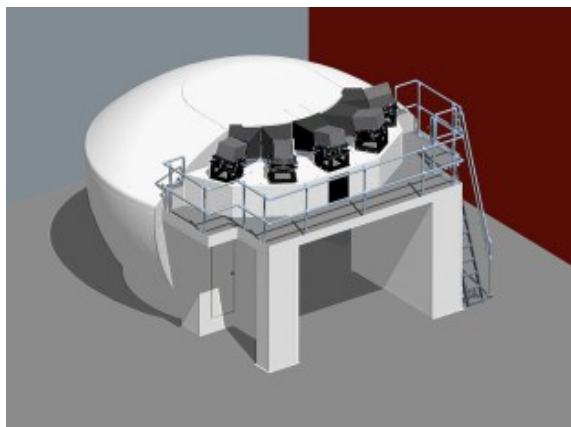

Inteligentna Elektronika

Ul. Raduńska 36A
83-333 Chmielno

Tel.: +48 730 90 60 90

E-mail: info@centrumprojekcji.pl

BARCO

Nazwa **CD-2245 Cross-cockpit collimated display system**

Cena **0,00 zł**

Producent **Barco**

OPIS PRODUKTU

Barco's cross-cockpit collimated display systems are fully integrated, turn-key displays for enhanced side-by-side cockpit training. The CD-2245 is based on a 10-ft radius polyester film mirror.

One complete solution

The CD-2245 collimated display combines Barco's expertise in projection, mechanical structures, screens and display alignment to form one comprehensive solution from the same manufacturer. This means you only need one address to turn to for design, installation and service.

Superior system performance

Since Barco manufactures all the components of this display, including the optical system and projectors, Barco can guarantee the total system performance. The CD-2245 offers the highest resolution and highest brightness images available, and exceeds the new ICAO 9625 Ed. 3 performance standard. Barco's polyester film mirror has the best optical performance and is the heart of the display. The CD-2245 can accommodate large fields-of-view up to 220 x 45 degrees.

Superior image quality

The CD-2245 comes standard with Barco's advanced liquid crystal on silicon (LCoS) projection technology that is FAA Level-D certified. The purpose-designed Barco projectors feature technology that strongly reduces smearing of fast-moving images so that pilots can detect, recognize and identify objects much faster. With Barco's unique constant contrast dimming, extended contrast ratio and improved infrared features, your image's dynamic contrast can become over 2,000,000:1. And with black levels on par with CRT standards, this creates the ideal circumstance for night training.

World-wide support

Barco's worldwide presence and long-term involvement with the training and simulation market ensures we can implement the collimated display globally. Barco works with you on a tailor-made maintenance program to help you achieve the performance you target, offers service agreements tuned to your needs.