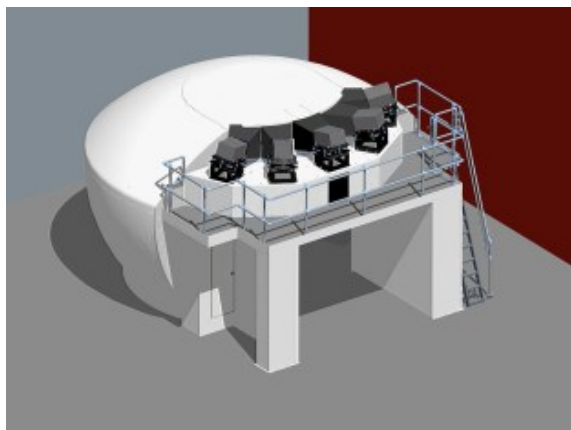

Inteligentna Elektronika

Ul. Raduńska 36A
83-333 Chmielno

Tel.: +48 730 90 60 90

E-mail: info@centrumprojekcji.pl

BARCO

Nazwa **CD-2245 Cross-cockpit collimated display system**

Cena **0,00 zł**

Producent **Barco**

OPIS PRODUKTU

Barco's cross-cockpit collimated display systems are fully integrated, turn-key displays for enhanced side-by-side cockpit training. The CD-2245 is based on a 10-ft radius polyester film mirror.

One complete solution

The CD-2245 collimated display combines Barco's expertise in projection, mechanical structures, screens and display alignment to form one comprehensive solution from the same manufacturer. This means you only need one address to turn to for design, installation and service.

Superior system performance

Since Barco manufactures all the components of this display, including the optical system and projectors, Barco can guarantee the total system performance. The CD-2245 offers the highest resolution and highest brightness images available, and exceeds the new ICAO 9625 Ed. 3 performance standard. Barco's polyester film mirror has the best optical performance and is the heart of the display. The CD-2245 can accommodate large fields-of-view up to 220 x 45 degrees.

Superior image quality

The CD-2245 comes standard with Barco's advanced liquid crystal on silicon (LCoS) projection technology that is FAA Level-D certified. The purpose-designed Barco projectors feature technology that strongly reduces smearing of fast-moving images so that pilots can detect, recognize and identify objects much faster. With Barco's unique constant contrast dimming, extended contrast ratio and improved infrared features, your image's dynamic contrast can become over 2,000,000:1. And with black levels on par with CRT standards, this creates the ideal circumstance for night training.

World-wide support

Barco's worldwide presence and long-term involvement with the training and simulation market ensures we can implement the collimated display globally. Barco works with you on a tailor-made maintenance program to help you achieve the performance you target, offers service agreements tuned to your needs.