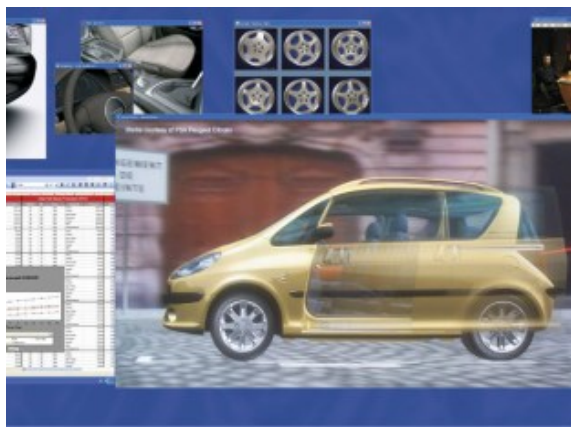

Inteligentna Elektronika

Ul. Raduńska 36A
83-333 Chmielno

Tel.: +48 730 90 60 90

E-mail: info@centrumprojekcji.pl

BARCO

Nazwa **XDS Control Center Windows-based multi-windowing software suite**

Cena **0,00 zł**

Producent **Barco**

OPIS PRODUKTU

Barco's XDS Control Center software suite is a Windows-based multi-windowing tool that helps projectors and projection systems achieve a greater degree of interactivity, connectivity and ease of use. The XDS Control Center effectively turns a projection system connected to multiple sources into a large-screen collaboration canvas. It even allows for 2D and 3D stereo sources to be displayed at the same time, which no other visualization software can currently claim.

The perfect fit for all markets

The XDS Control Center brings many advantages to markets and applications in which real-time interactivity and simultaneous display of data are important. This benefits cross-analysis of geophysical data in the oil and gas industry, global collaboration on automotive designs, remote teaching and distance learning in higher education, or decision-making in corporate and political environments.

Same look and feel for each display system

Barco's XDS Control Center software can either be installed on a computer linked to a single- or two-channel display system, or on Barco's award-winning XDS-1000 display management system. The result for the end user will be the same: a widescreen Windows desktop with all sources displayed simultaneously, in fully reconfigurable windows. Data and video can be shared in real time and edited on the fly, while the XDS Control Center's extensive network applications allow multi-disciplinary team collaboration. Content transfer is always password protected and encrypted to safeguard your sensitive operations.

Modular solution

This multi-windowing software suite consists of various modules. The most important of these is the XDS Control Center, which forms the basis for all other modules that offer a wide range of connectivity and interactivity options that help you get the maximum out of your display system.