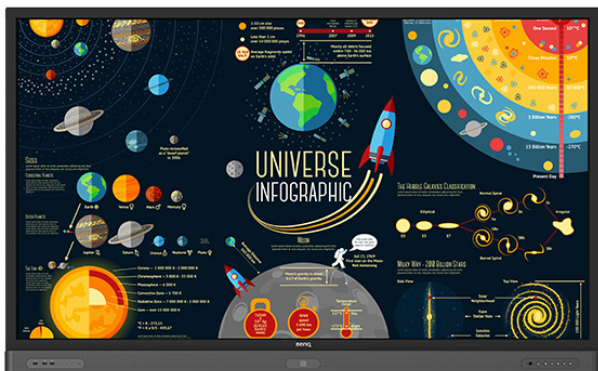

Inteligentna Elektronika

Ul. Raduńska 36A
83-333 Chmielno

Tel.: +48 730 90 60 90

E-mail: info@centrumprojekcji.pl

Nazwa

**Monitor dotykowy BenQ 86" Education
Interactive Flat Panel Display RP860K**

Cena

36 125,00 zł

Producent

BenQ

OPIS PRODUKTU

Education IFP RP860K

Panel

Screen Size

86"

Backlight / Lightsource

DLED

Resolution (Pixels)

UHD 3840x 2160 pixels

Brightness (Typical)

330 nits

Contrast Ratio (Typical)

1,200:1

Viewing Angle (Horizontal/Vertical)

178°/178°

Response Time (ms)

8ms

Color Gamut (x% NTSC)

72%

Panel Bit (8 or 10)

10 bit

Light Life (Typical)

30,000 hours

Display Orientation

Landscape

Glass

Tempered Glass

4mm, Tempered Glass

Anti-Glare (AG) Coating