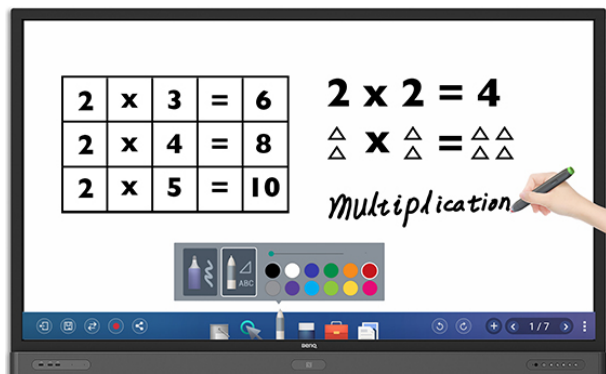

Inteligentna Elektronika

Ul. Raduńska 36A
83-333 Chmielno

Tel.: +48 730 90 60 90

E-mail: info@centrumprojekcji.pl

Nazwa

Monitor dotykowy BenQ Corporate
Interactive Flat Panel RP860K

Cena

36 125,00 zł

Producent

BenQ

OPIS PRODUKTU

Corporate IFP RP860K

Panel

Screen Size

86"

Backlight / Lightsource

DLED

Resolution (Pixels)

UHD 3840x 2160 pixels

Brightness (Typical)

330 nits

Contrast Ratio (Typical)

1,200:1

Viewing Angle (Horizontal/Vertical)

178°/178°

Response Time (ms)

8ms

Color Gamut (x% NTSC)

72%

Panel Bit (8 or 10)

10 bit

Light Life (Typical)

30,000 hours

Display Orientation

Landscape

Glass

Tempered Glass

4mm, Tempered Glass

Anti-Glare (AG) Coating