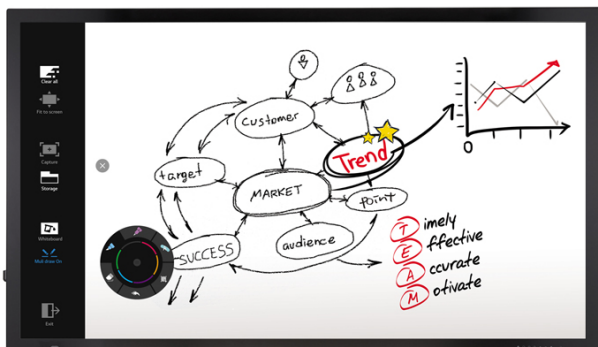

Inteligentna Elektronika

Ul. Raduńska 36A
83-333 Chmielno

Tel.: +48 730 90 60 90

E-mail: info@centrumprojekcji.pl

Nazwa **Monitor Dotykowy LG 75TC3D**

Cena **46 575,00 zł**

Producent **LG**

OPIS PRODUKTU

Dane techniczne:

Panel

Screen Size

75"

Native Resolution

3,840 x 2,160 (UHD)

Brightness (Module, cd/□)

500

Connectivity

Input

HDMI (3), DP, DVI-D, RGB, Audio in, USB 3.0, USB 2.0, OPS USB 2.0

Output

Touch USB 2.0 (2)

External Control

RS232C in/out, RJ45 in

Physical Specification

Bezel Width

41.6 mm(T/L/R/B)

Monitor Dimension (W x H x D)

1,732.8 x 1011.1 x 69.7 mm (w/o Handle)

Weight (Head)

74.5 kg

Carton Dimensions (W x H x D)

1,870 x 1,264 x 285 mm(with pallet)

Packed Weight

94 kg

VESA™ Standard Mount Interface

600 x 400 mm

Environment Conditions