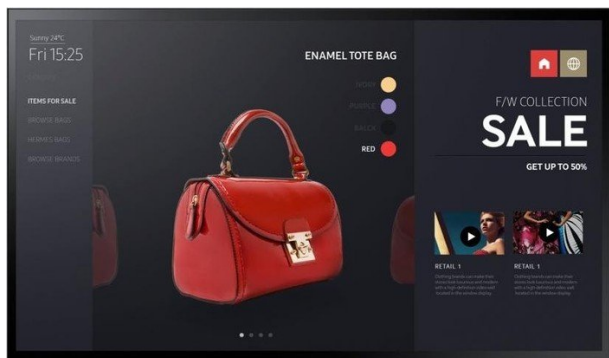

Inteligentna Elektronika

Ul. Raduńska 36A
83-333 Chmielno

Tel.: +48 730 90 60 90

E-mail: info@centrumprojekcji.pl

SAMSUNG

Nazwa

**Monitor interaktywny Samsung SMART
Signage PM43F-BC (LH43PMFXTBC/EN)**

Cena

0,00 zł

Producent

Samsung

OPIS PRODUKTU

DANE TECHNICZNE

Panel

Diagonal Size 43"

Type 60Hz E-LED BLU

Resolution 1920*1080 (Full HD)

Pixel Pitch (mm) 0.49(H) x 0.49(V)

Active Display Area (mm) 940.89(H) x 529.25(V)

Brightness (Typ.) 350 nit

Contrast Ratio 3000:1

Viewing Angle (H/V) 178:178

Response Time (G-to-G) 8ms

Display Colors 10bit Dithering - 1.07 Billion

Color Gamut 72%

Haze 44% (Panel), 15% (Glass)

Display

Dynamic C/R Mega

H-Scanning Frequency 30 ~ 81 kHz

V-Scanning Frequency 48 ~ 75 Hz

Maximum Pixel Frequency 148.5 MHz

Sound

Speaker Type Built in Speaker (10W + 10W)

Connectivity

Input

RGB DVI-I (D-Sub Common), Display Port 1.2 (1)

Video HDCP 2.2

HDCP HDCP 2.2

Audio Stereo mini Jack, RGB/DVI/HDMI

USB USB 2.0 x 2 (1 Used for Touch)