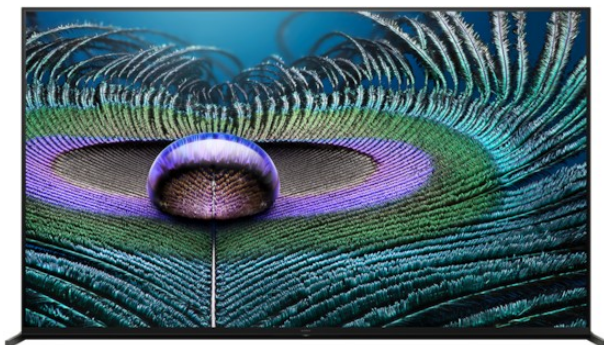

Inteligentna Elektronika

Ul. Raduńska 36A
83-333 Chmielno

Tel.: +48 730 90 60 90

E-mail: info@centrumprojekcji.pl

SONY

Nazwa **Monitor Sony FWD-75Z9J**

Cena **39 300,00 zł**

Producent **Sony**

OPIS PRODUKTU

Dane techniczne

Display features

Backlight dimming typeLocal Dimming

Display typeLCD

Display specifications

Screen Size for WEB(diagonal, cm, integer or 1st decimal)189 cm

Backlight typeDirect(Full Array LED)

Display resolution (H x V, pixels)7680 x 4320

Screen Size (inch, measured diagonally)75"(74.5")

Viewing Angle (Right/Left)178(89/89) degree

Viewing Angle (Up/Down)178(89/89) degree

Display Resolution8K UHD

Aspect Ratio16:09

Professional features

HDMI Auto Wake UpNo

Compatible with TDM Digital Signage/ TEOS SolutionsNo

Operating SystemAndroid 10

On-board Storage (GB)16GB

Display system

TV System (Digital Terrestrial)DVB-T/T2

TV System (Digital Cable)DVB-C

TV System (Digital Sat)DVB-S/S2

Number of Tuners (Terrestrial/Cable)2(Digital)/1(Analog)

Number of Tuners (Sat)2

Network features

Apple AirPlayYes

Wi-Fi DirectYes

Wi-Fi CertifiedYes

Chromecast built-inYes