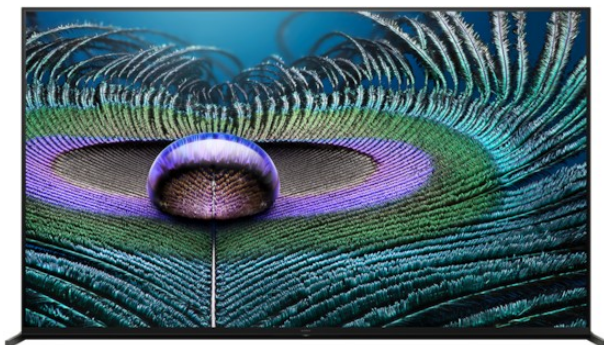

Inteligentna Elektronika

Ul. Raduńska 36A
83-333 Chmielno

Tel.: +48 730 90 60 90

E-mail: info@centrumprojekcji.pl

SONY

Nazwa **Monitor Sony FWD-85Z9J**

Cena **0,00 zł**

Producent **Sony**

OPIS PRODUKTU

Dane techniczne

Display features

Backlight dimming typeLocal Dimming

Display typeLCD

Display specifications

Screen Size for WEB(diagonal, cm, integer or 1st decimal)215 cm

Backlight typeDirect(Full Array LED)

Display resolution (H x V, pixels)7680 x 4320

Screen Size (inch, measured diagonally)85"(84.6")

Viewing Angle (Right/Left)178(89/89) degree

Viewing Angle (Up/Down)178(89/89) degree

Display Resolution8K UHD

Aspect Ratio16:09

Professional features

HDMI Auto Wake UpNo

Compatible with TDM Digital Signage/ TEOS SolutionsNo

Operating SystemAndroid 10

On-board Storage (GB)16GB

Display system

TV System (Digital Terrestrial)DVB-T/T2

TV System (Digital Cable)DVB-C

TV System (Digital Sat)DVB-S/S2

Number of Tuners (Terrestrial/Cable)2(Digital)/1(Analog)

Number of Tuners (Sat)2

Network features

Apple AirPlayYes

Wi-Fi DirectYes

Wi-Fi CertifiedYes

Chromecast built-inYes